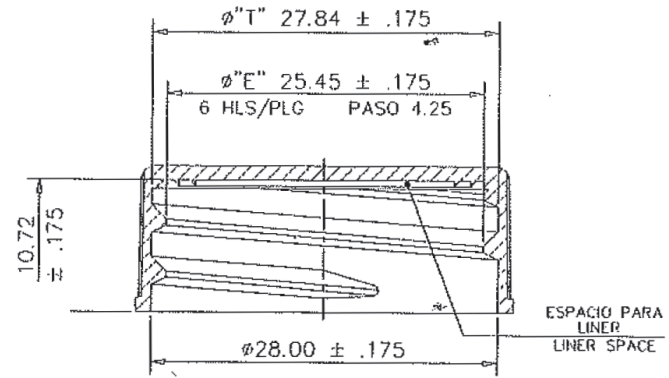

101715

28-400 White PP Continuous Thread Closure with Foam Liner
K.G. International - sales@kgint.com - +1 305 499-9816

SECCION "B-B"
SECTION "B-B"