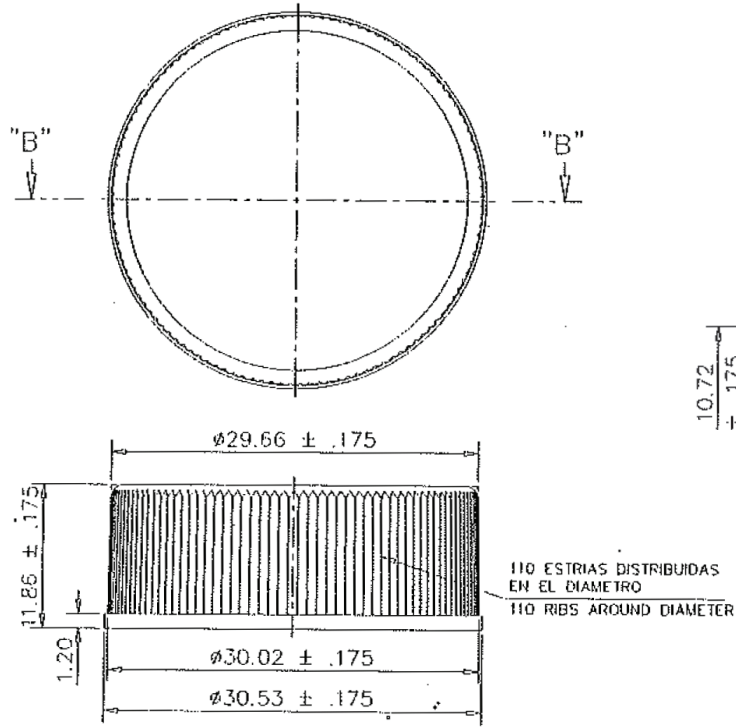

101715

28-400 White PP Continuous Thread Closure with Foam Liner
K.G. International - sales@kgint.com - +1 305 499-9816

SECCION "B-B"
SECTION "B-B"